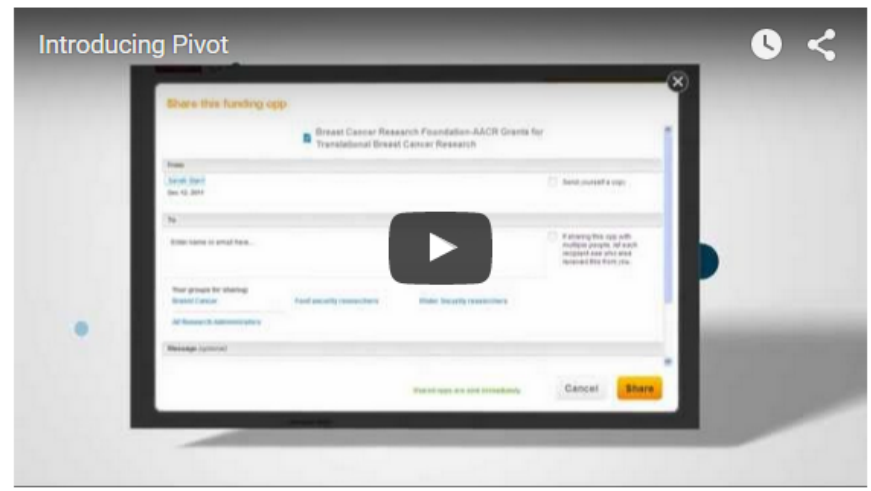

Worcester Polytechnic Institute

[George C. Gordon Library](#) » [LibGuides](#) » Identifying Funding Opportunities

[Admin Sign In](#)

Identifying Funding Opportunities

Tags: current course, foundations, funding, grantadvisor, grants, nsf, osp, spin

If you have an idea and need funding, use this guide to learn about various types of funding options and ways to track down government or private sources.

Last Updated: Jul 30, 2015 | URL: <http://wpi.v1.libguides.com/fundingopportunities> | [Print Guide](#) | [RSS Updates](#)

WPI Databases for Funding [Print Page](#) Search: This Guide [Search](#)

Pivot

Pivot

Pivot gives Research Administrators, Research Development Professionals, and their institutions the edge to bring together the right research opportunities, funding, and people quickly and easily. It provides global and local connections that strengthen